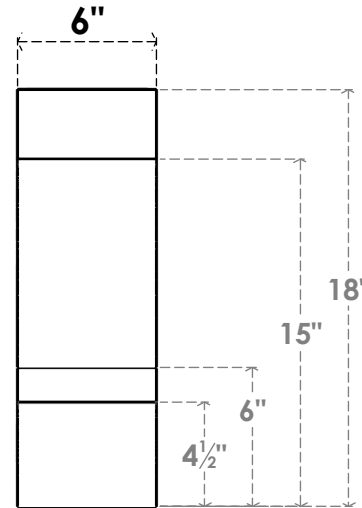

ITEM NUMBER: BRCPC060X06000X18000BOA

6"W X 6"D X 18"H BALBOA ARCHITECTURAL GRADE PVC CLOSED KNEE BRACE

SIDE PROFILE

FRONT PROFILE

ISOMETRIC

EKENA MILLWORK
2300 WEST MAIN ST.
CLARKSVILLE, TX 75426
TOLL FREE: 866-607-0453
WWW.EKENAMILLWORK.COM