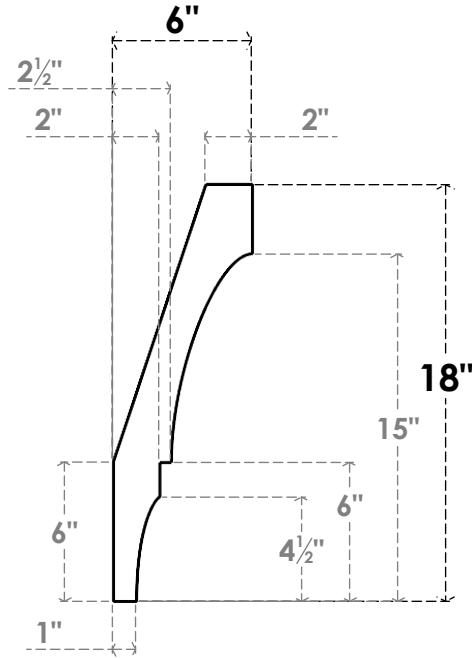

ITEM NUMBER: BRCPC060X06000X18000BOA

6"W X 6"D X 18"H BALBOA ARCHITECTURAL GRADE PVC CLOSED KNEE BRACE

SIDE PROFILE

FRONT PROFILE

ISOMETRIC

EKENA MILLWORK
2300 WEST MAIN ST.
CLARKSVILLE, TX 75426
TOLL FREE: 866-607-0453
WWW.EKENAMILLWORK.COM

NOTES

1. INSTALLATION TO BE COMPLETED IN ACCORDANCE WITH MANUFACTURER'S SPECIFICATIONS.
2. DRAWING MAY NOT BE TO SCALE
3. THIS DRAWING IS INTENDED FOR DESIGN AND PLANNING PURPOSES ONLY.
4. ALL INFORMATION CONTAINED HEREIN WAS CURRENT AT THE TIME OF DEVELOPMENT BUT MUST BE REVIEWED AND APPROVED BY THE PRODUCT MANUFACTURER TO BE CONSIDERED ACCURATE.
5. ARCHITECTURAL GRADE PVC PRODUCTS ARE MADE FROM EXPANDED CELLULAR PVC AND COME NATURALLY WHITE BUT MAY BE PAINTED